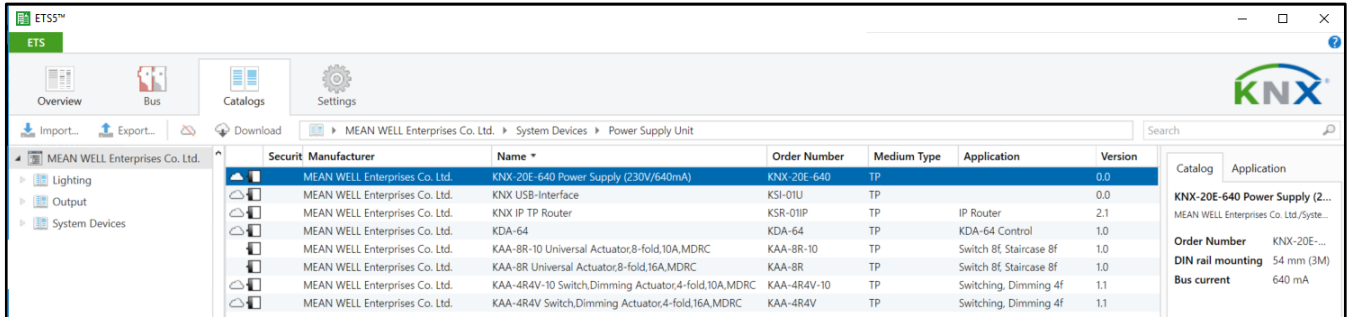

KNX Application Database and Firmware Upgrade

09/04/2025

- ETS Online Catalog (anyone can download via ETS without access MW website)
- ETS-Online-Katalog (jeder kann über ETS herunterladen, ohne auf die MW-Website zuzugreifen)
- ETS 在线目录 (任何人都可以通过 ETS 下载而无需访问 MW 网站)

[EN]

- User also can download the database of each MEAN WELL product from below [hyperlinks](#).

Note: 1. For the latest version Database of each MEAN WELL product, please always refer to ETS Online Catalog.
2. Application database import issue, or the firmware is not up to date, please check [log](#) history file.